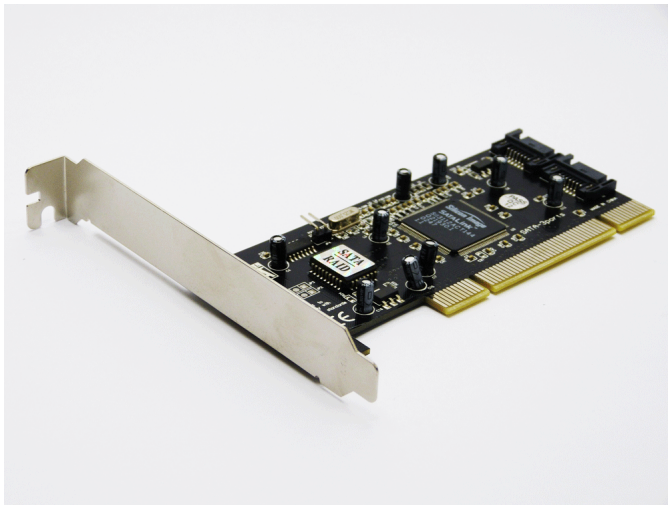

PCI SATA CARD

Rating: Not Rated Yet

Price:

[Ask a question about this product](#)

Description

Product Code : CARD-SATA

Features

- DESKTOP
- PCI SATA card
- 2 port SATA slot
- Compatible with Windows ME, 98, 2000, XP, VISTA, 7, and 8.