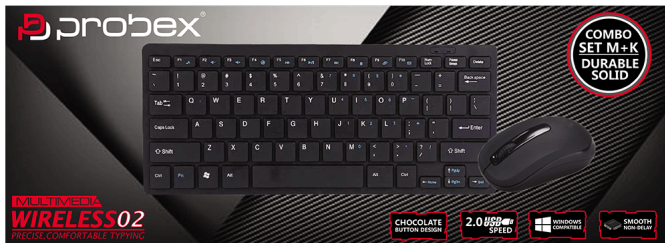

2.4G WIRELESS KEYBOARD/MOUSE COMBO

Rating: Not Rated Yet

Price:

[Ask a question about this product](#)

Description

Product code : KM-WL/02

Features :

- 2.4G Wireless Nano receiver
- Connect mouse and keyboard with 1x receiver only.
- Slim design -Hand feeling comfort.
- Quality preeminence.
- Outward appearance beauty.
- Ergonomic design.
- Key life > 20 million times.
- Sensitive keys.